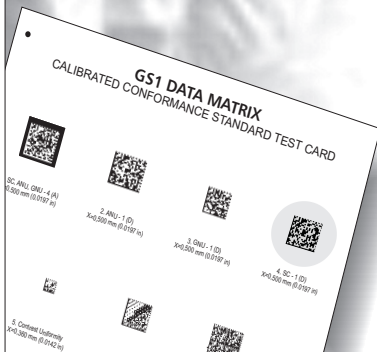

Is your verifier telling you the truth?

Even the best verifier needs to be regularly challenged for conformance

The New GS1•US 2D Judge™ Certified Data Matrix Calibrated Conformance Standard Test Card Ensures Full ISO 2D Verifier Conformance

IT'S A FACT: Not all bar code verifiers are created equal and until now there has been no way to check their accuracy. Now there is. GS1•US Data Matrix test card symbols are precisely engineered to challenge all 2D verifiers for conformance with ISO/IEC 16022, 15415 and 15426-2. Each card is certified by the GS1•US 2D Judge – the ultimate authority on 2D symbol quality. This is the only official test card specifically for 2D verifier conformance testing.

PIPS
800-949-7477
2djudge@pips.com
www.pips.com

ORDER PIPS P/N:
GS1CCS-DM1 (for 2D verifier conformance)
GS1CCS-UPC (for linear verifier conformance)

Get your 2D test card now...and get the truth.
With PIPS' exclusive VeriCheck™ Report Template.
PIPS is the contract manufacturer and an authorized reseller of the GS1•US 2D Judge Certified test cards.

What is VeriCheck? Go to: www.pips.com/vericheck.htm
or scan this QR Code for the URL.

2D Judge is a Trademark of GS1 US